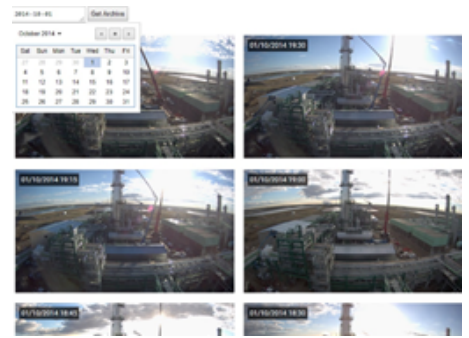

## Jobsite Monitoring & Timelapse Documentation System for Hikvision Network Cameras

Hiklapse is a cloud-based timelapse system for Hikvision network cameras designed specifically for the Construction Industry. It provides high-resolution off-site Image Archiving with back up, creation of high quality, high-resolution timelapse movies and tools for overlay comparison, daily, monthly and yearly reports, etc...

### Hiklapse Features

Multiple Projects Dashboard

Camera Dashboard

High Definition Image Archive

Overlay Comparison

Instant Timelapse

Progress Reports

Image Markup